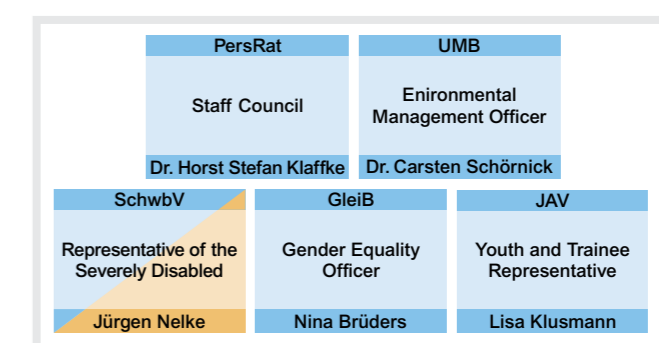

*) Temporary appointment or entrusted with the performance of tasks

**) Represents the Head of Unit in all matters as necessary

) Reporting