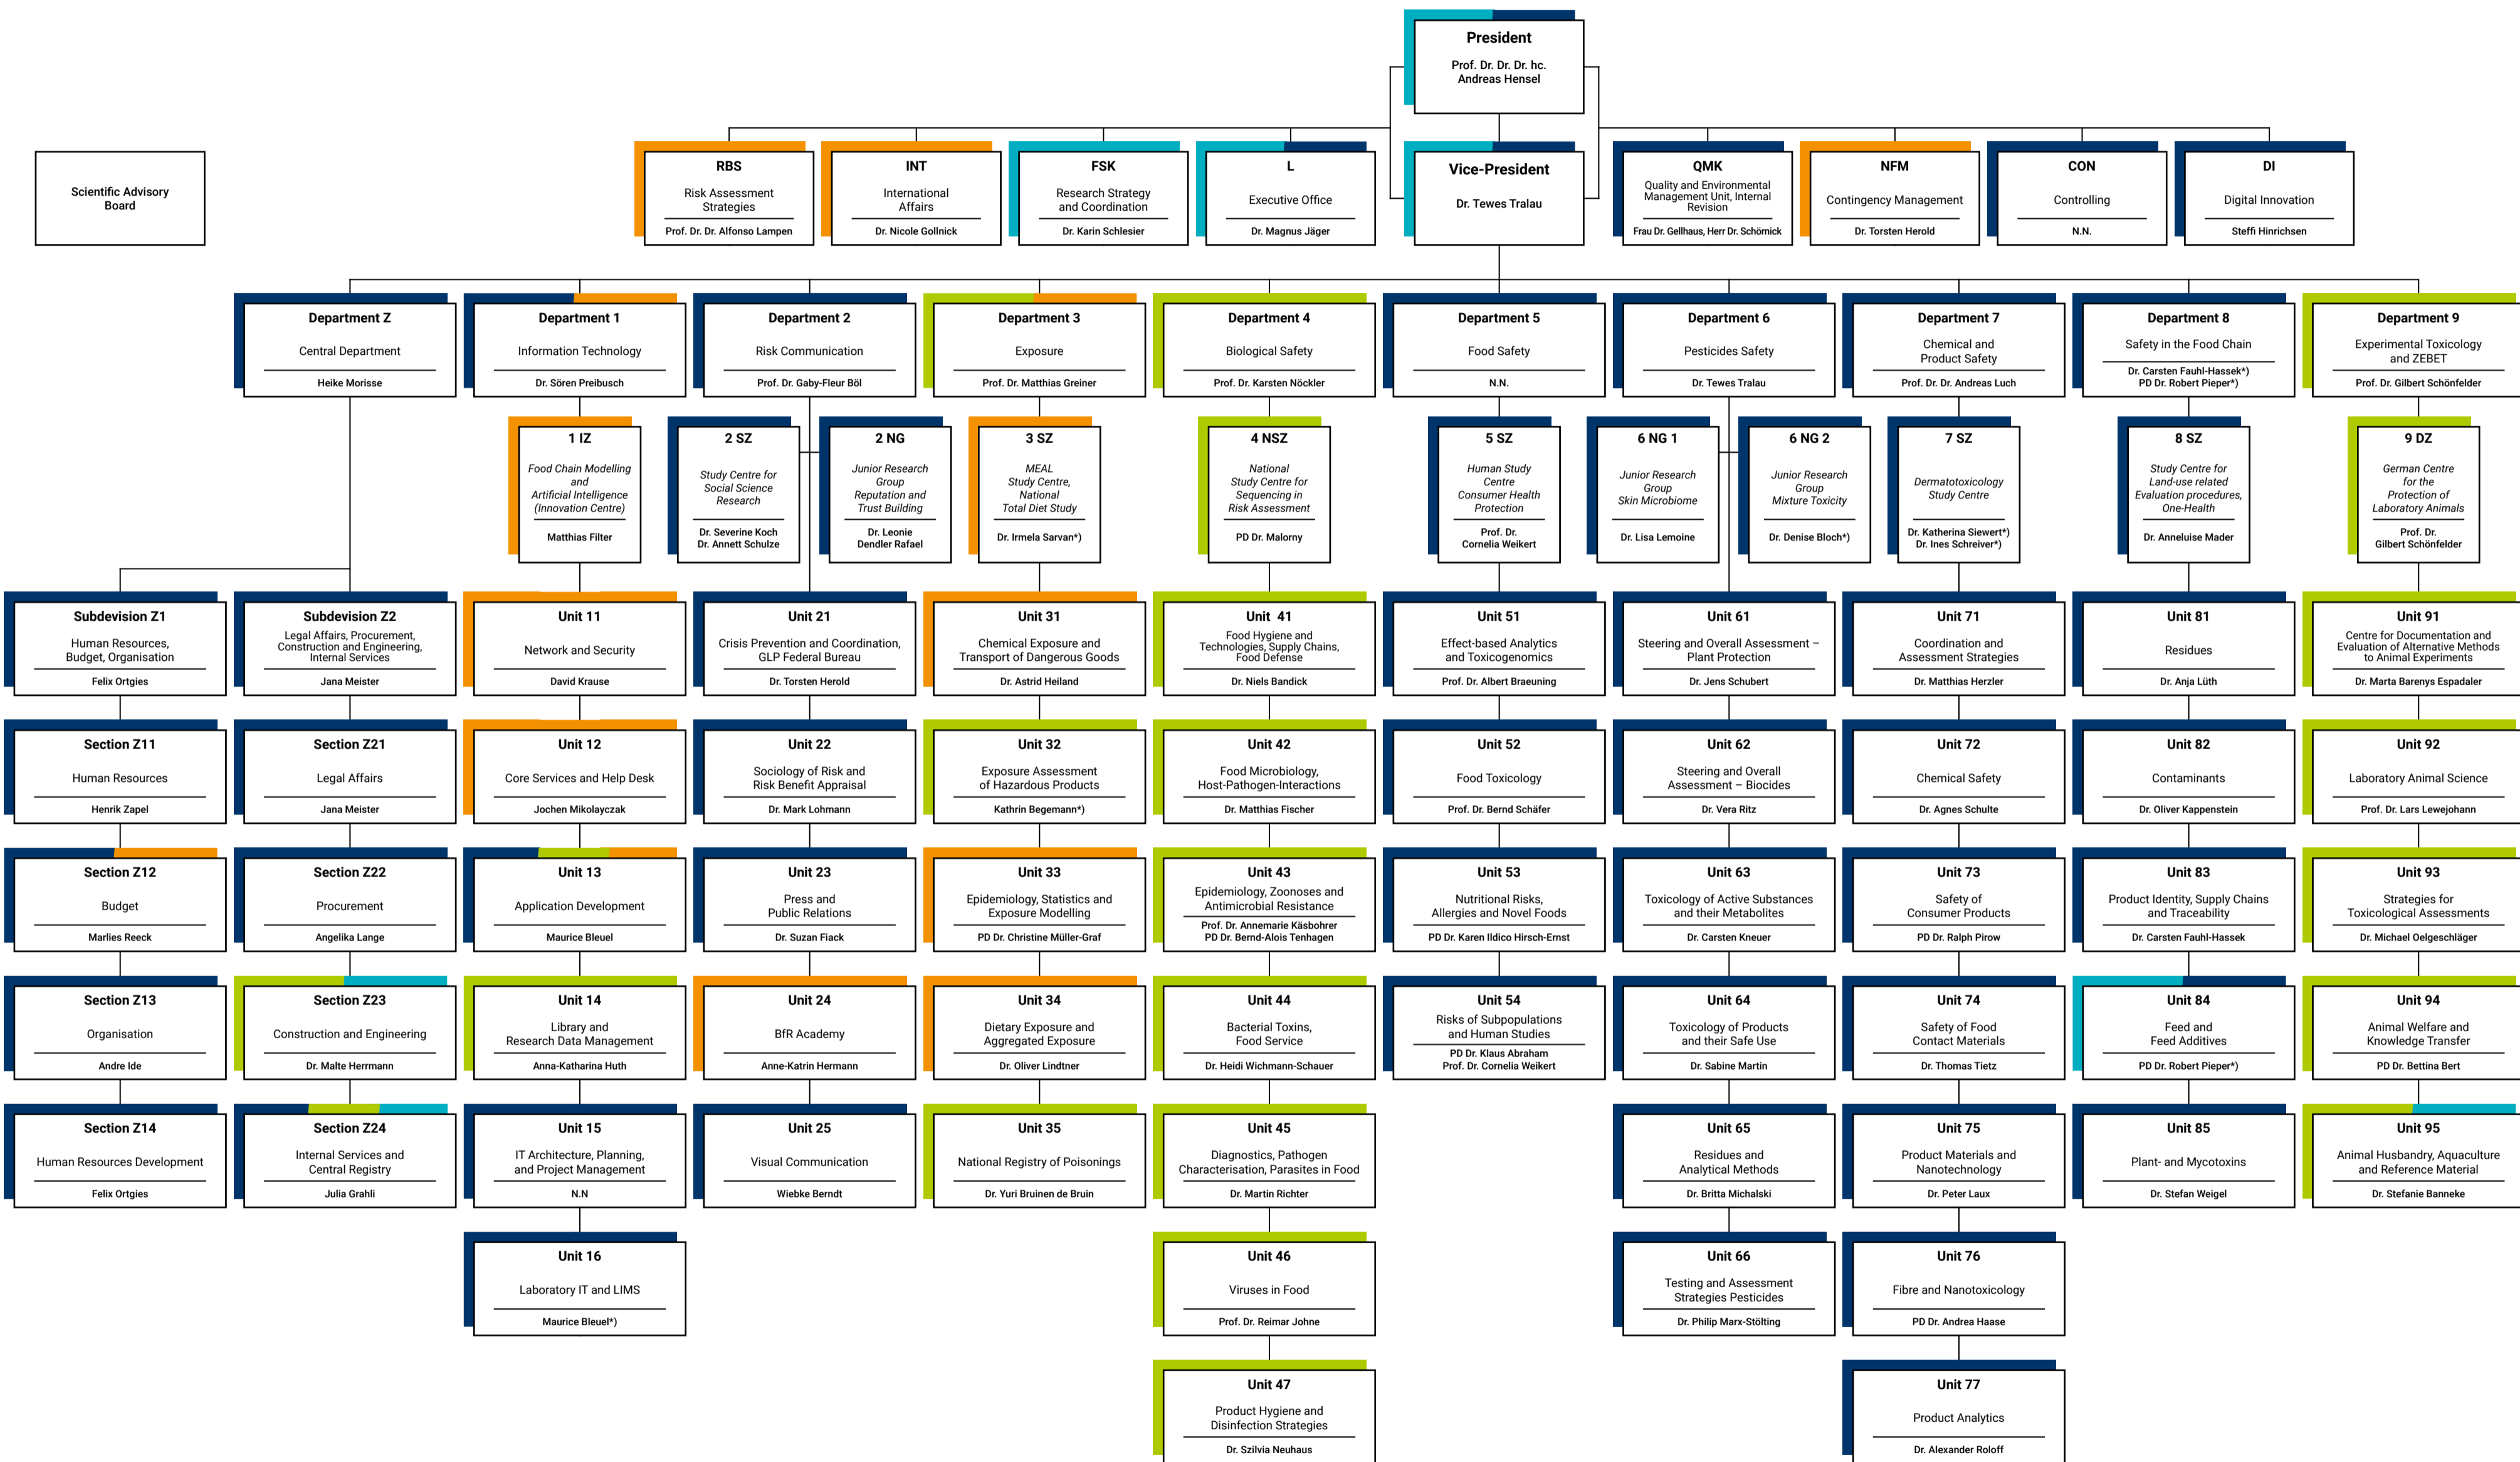

Organisation Chart and Locations German Federal Institute for Risk Assessment (BfR)

Locations

- Berlin Jungfernheide**
Max-Dohrn-Straße 8–10
10589 Berlin
GERMANY
Phone +49 30 18412-0
Fax +49 30 18412-99099
- Berlin Marienfelde**
Diedersdorfer Weg 1
12277 Berlin
GERMANY
Phone +49 30 18412-0
Fax +49 30 18412-99099
- Berlin Alt-Marienfelde**
Alt-Marienfelde 17–21
12277 Berlin
GERMANY
Phone +49 30 18412-0
Fax +49 30 18412-99099
- Berlin Nahmitzer Damm**
Nahmitzer Damm 12
12277 Berlin
GERMANY
Phone +49 30 18412-0
Fax +49 30 18412-99099

*) Temporary appointment or entrusted with the performance of tasks
) Reporting