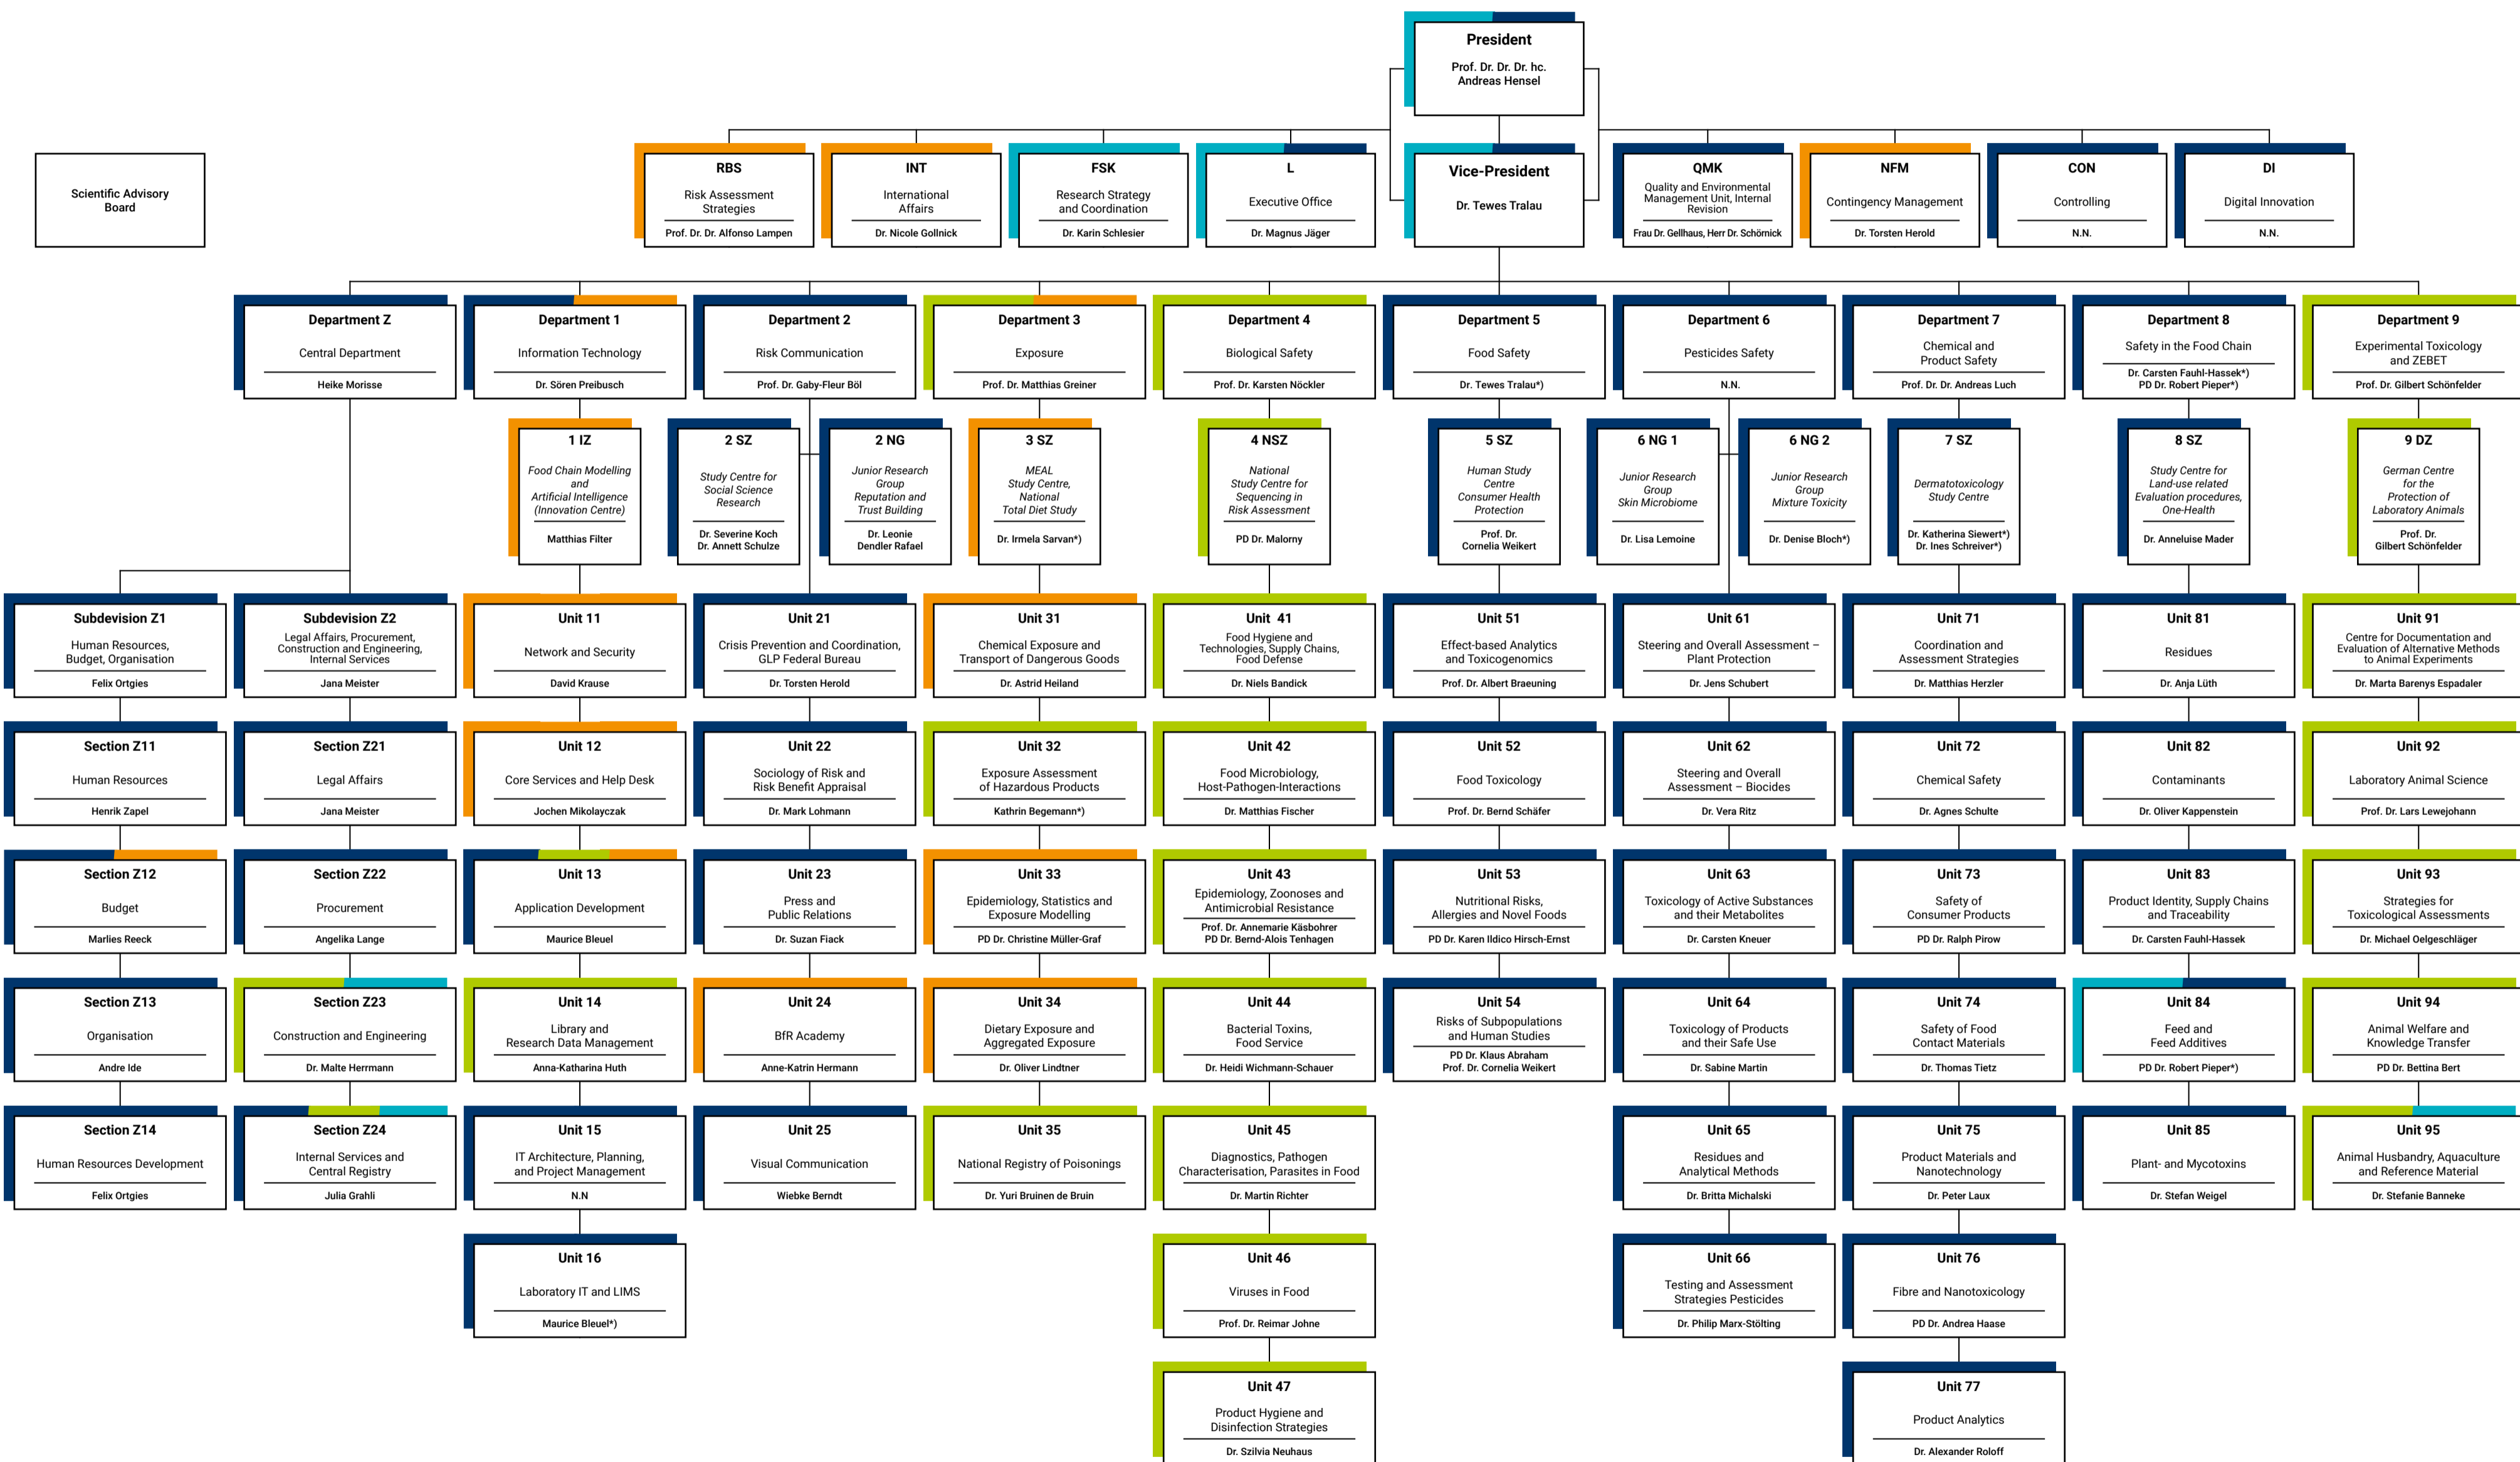

Organisation Chart and Locations German Federal Institute for Risk Assessment (BfR)

*) Temporary appointment or entrusted with the performance of tasks
) Reporting

Locations

Berlin Jungfernheide
Max-Dohrn-Straße 8–10
10589 Berlin
GERMANY
Phone +49 30 18412-0
Fax +49 30 18412-99099

Berlin Marienfelde
Diedersdorfer Weg 1
12277 Berlin
GERMANY
Phone +49 30 18412-0
Fax +49 30 18412-99099

Berlin Alt-Marienfelde
Alt-Marienfelde 17–21
12277 Berlin
GERMANY
Phone +49 30 18412-0
Fax +49 30 18412-99099